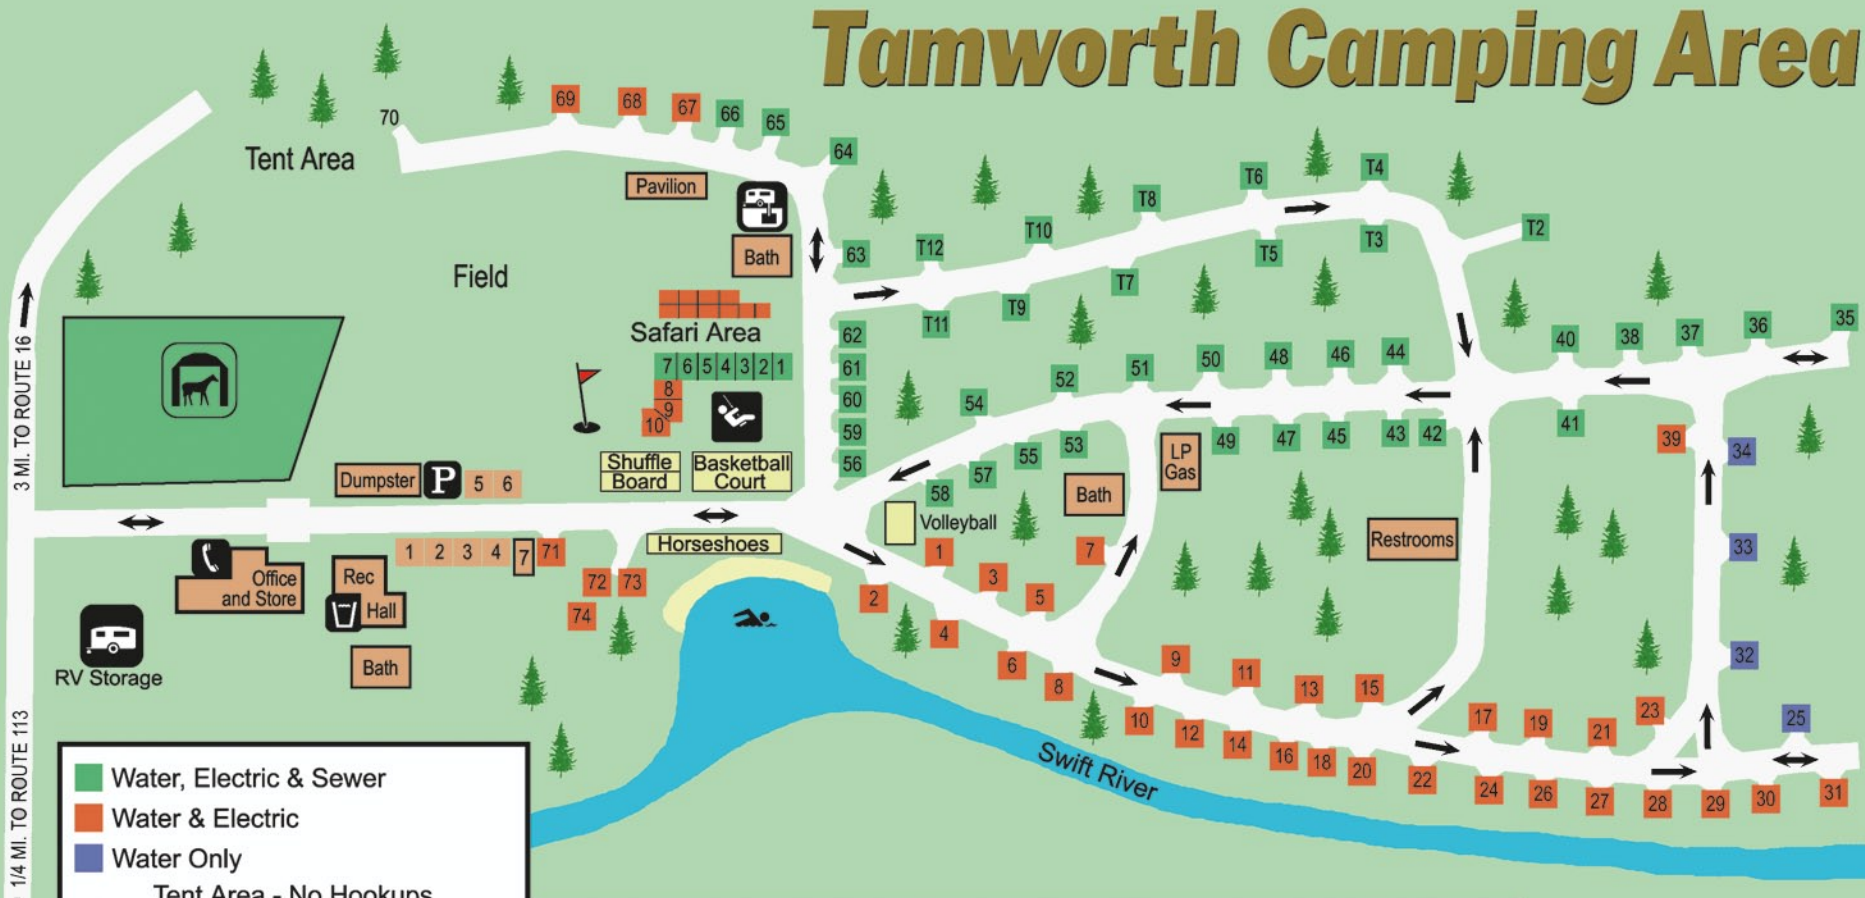

Tamworth Camping Area

3 MI. TO ROUTE 16

1/4 MI. TO ROUTE 113

- Water, Electric & Sewer
- Water & Electric
- Water Only
- Tent Area - No Hookups
- Beach
- Dump Station
- Laundry
- Playground
- Visitor Parking
- Phone

Park Speed Limit is 5MPH
 Quiet Time is 9:30PM
 Pets Allowed on Leash Only

Please Observe One-Way Signs
 Quieter Time is 11:00PM
 Campfires Out By Midnight